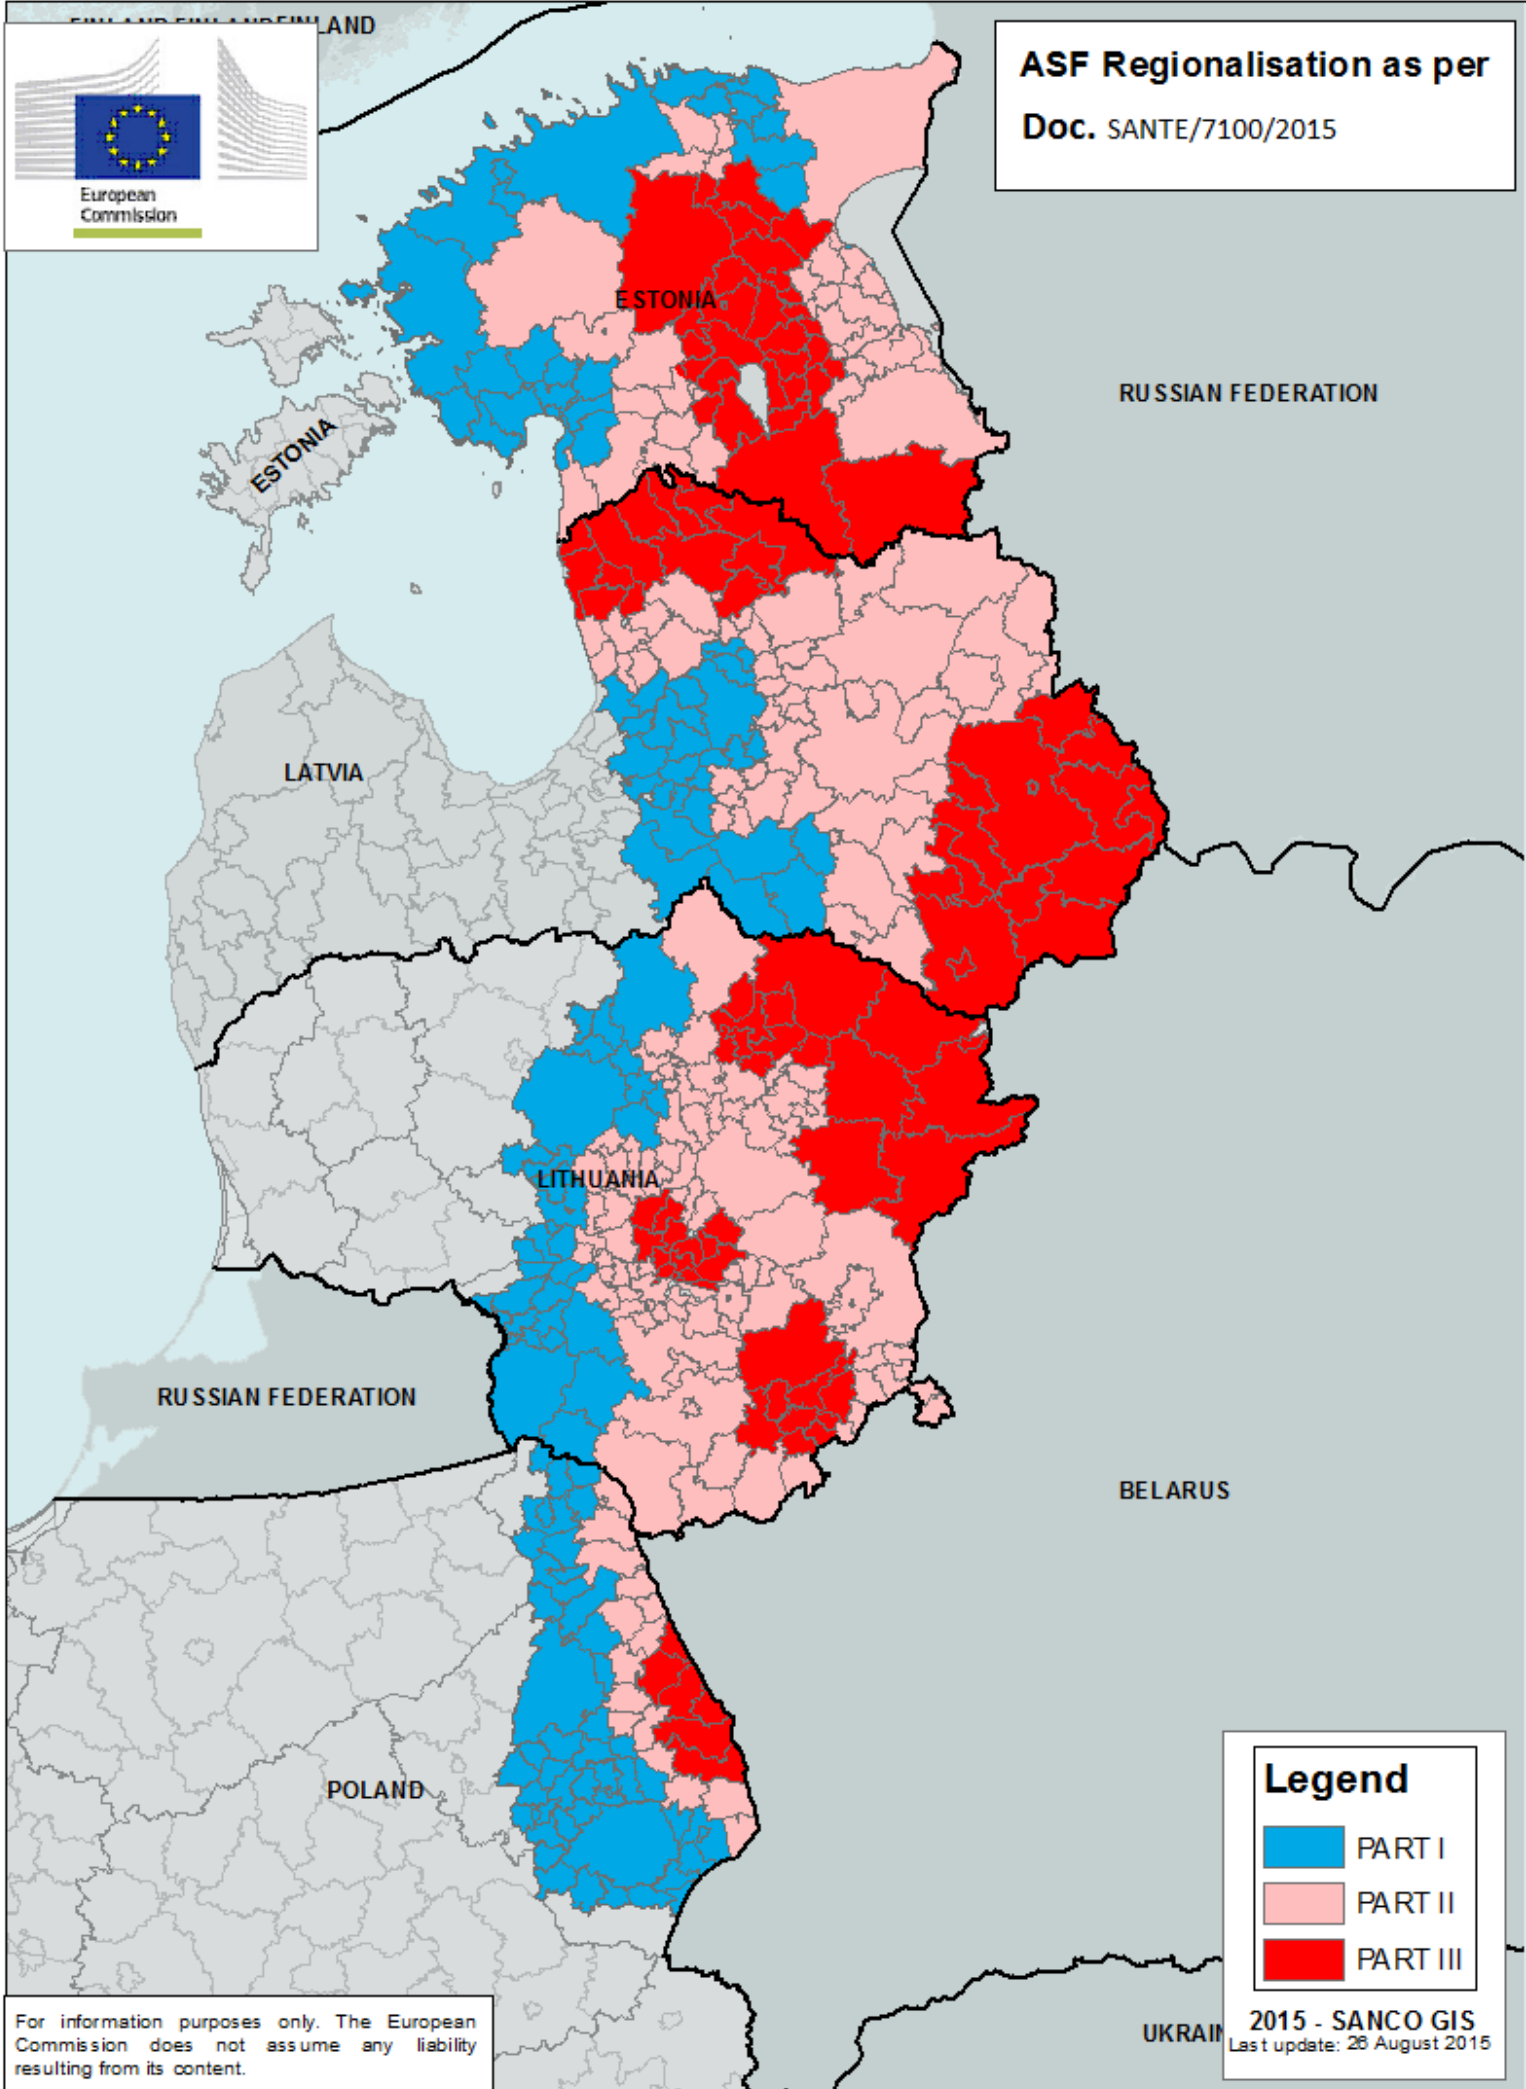

**ASF Regionalisation as per  
Doc. SANTE/7100/2015**

RUSSIAN FEDERATION

LATVIA

LITHUANIA

RUSSIAN FEDERATION

BELARUS

POLAND

UKRAINE

**Legend**

- PART I
- PART II
- PART III

2015 - SANCO GIS  
Last update: 26 August 2015

For information purposes only. The European Commission does not assume any liability resulting from its content.